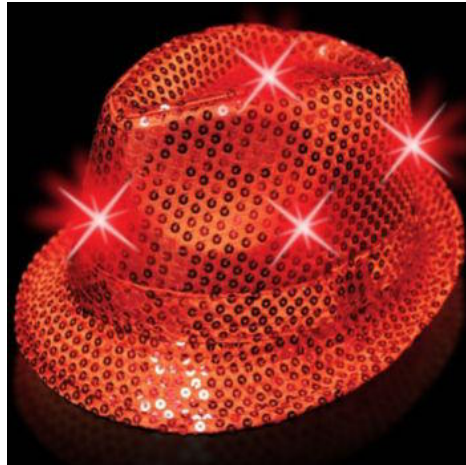

INTERACTIVE L.E.D. PRODUCTS

Motion Activated Bracelets

Interactive LED wristbands are energizing events with motion-activated flashing lights.

Drink Cups L.E.D.

Sparkle Hats L.E.D.

Sequined fedora hats, with bright LED sparkle effects.

LIGHT UP THINGS - TLC LU1

is CREATIVE

TLCisCreative.com 310-822-6790

SHOWS
PRODUCTION
LIVE SPECIAL EFFECTS
SYLOBANDS