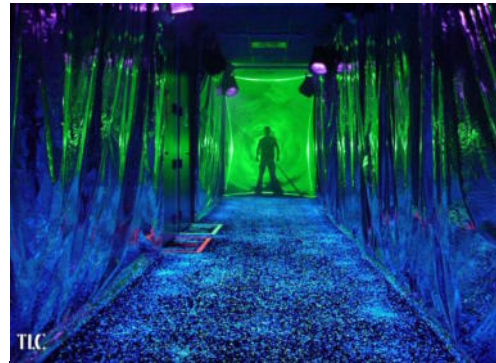

MULTICOLOR LASERS

SINGLE COLOR LASERS

TLC

LASER CONES & LASER TUNNELS

TLC

TLC

Stunning aerial effects and atmospheric displays built out of dazzling laser-light. High-energy laser visuals communicate a modern, futuristic experience indoors and out. Laser beam effects can bounce and travel in unlimited ways, and systems can be added to dynamically shape the light into mid-air patterns, shapes and motions. Laser beams add impressive amounts of excitement!

LASER EFFECTS & LASER CONES - TLC LE1

SHOWS PRODUCTION
LIVE SPECIAL EFFECTS
SYLOBANDS
TLC is CREATIVE
TLC isCreative.com 310-822-6790