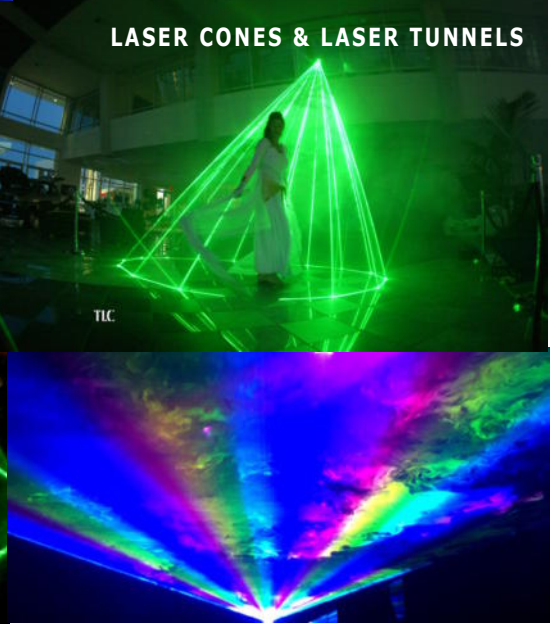

MULTICOLOR LASERS

SINGLE COLOR LASERS

TLC

LASER CONES & LASER TUNNELS

TLC

TLC

Stunning aerial effects and atmospheric displays built out of dazzling laser-light. High-energy laser visuals communicate a modern, futuristic experience indoors and out. Laser beam effects can bounce and travel in unlimited ways, and systems can be added to dynamically shape the light into mid-air patterns, shapes and motions. Laser beams add impressive amounts of excitement!

LASER EFFECTS & LASER CONES - TLC LE1

SHOWS PRODUCTION
LIVE SPECIAL EFFECTS
SYLOBANDS
TLC is CREATIVE
TLC isCreative.com 310-822-6790