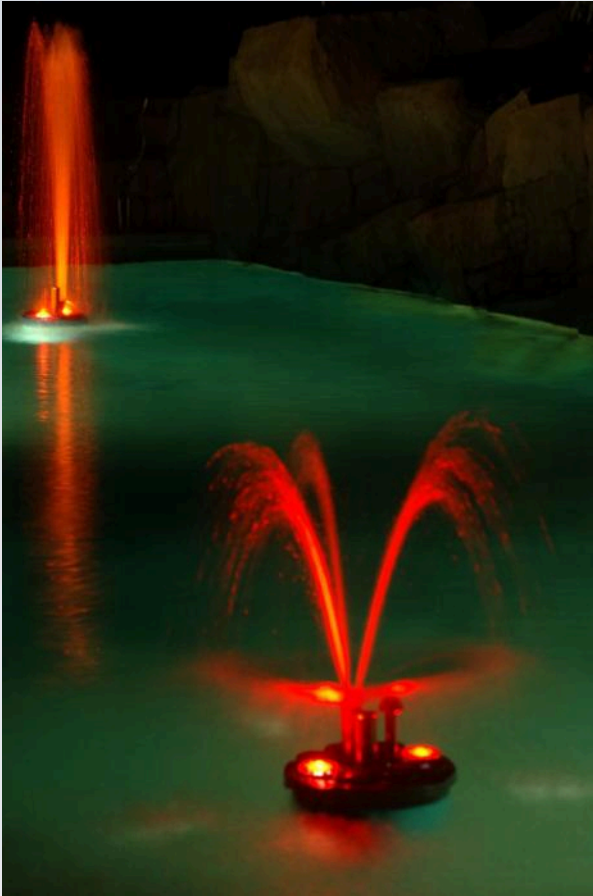

FLOATING FOUNTAINS

FLOATING FOUNTAINS - Remote-controlled, self-contained fountains for pools and ponds. The fountains require no installation and produce water and light effects. The fountains include 16 light and water display patterns built in.

Fully remote-controlled, fountains can be battery operated for 5 to 8 hours of enjoyment with every charge.

Truly a show-stopper!

FLOATING FOUNTAINS