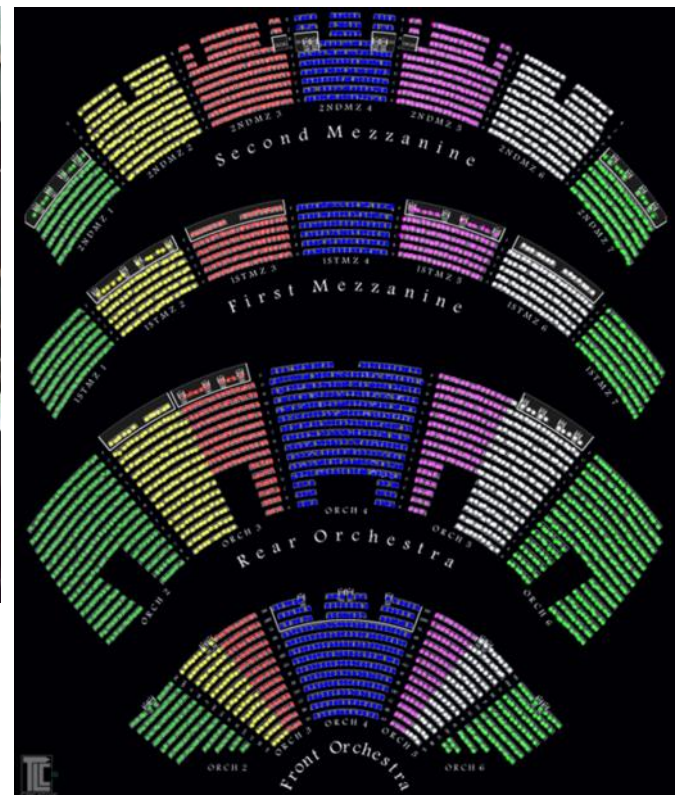

XYLOBANDS - CONTROL SYSTEMS

XYLOBANDS SHOW CONTROL - TLCxsc2

XYLOBANDS

TRANSMITTER
high-power radio signal
more reliable than infra-red

CONTROL SYSTEM
live controls, programmed cues

PROGRAMMABLE ZONES

ZONE 1 - BLUE XyloBandsA

ZONE 2 - WHITE XyloBands

ZONE 3 - RED XyloBands

Control up to 8 UNIQUE ZONES

TLC is CREATIVE

SHOWS PRODUCTION
LIVE SPECIAL EFFECTS

XYLOBANDS

TLC is Creative.com 310-822-6790