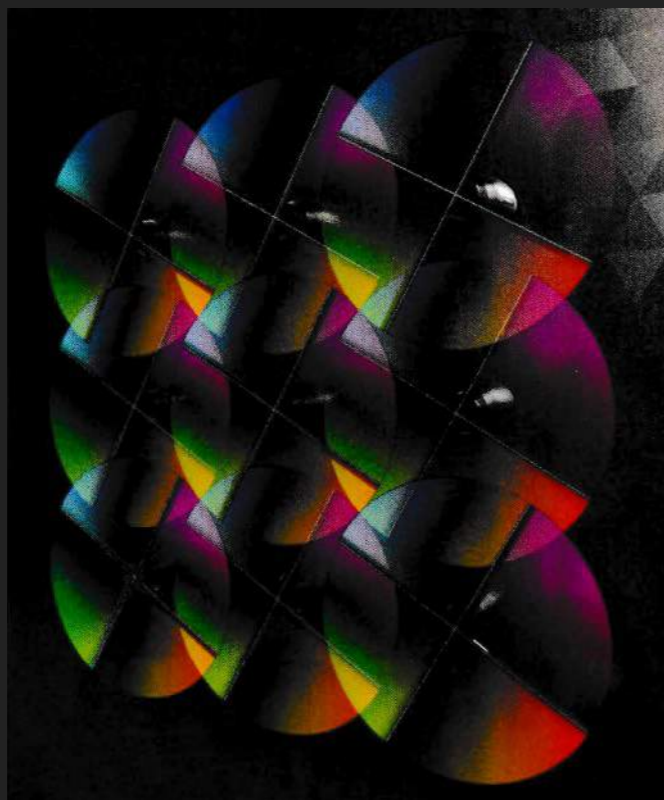

Blended Matrix Hypervsn from TLC Creative

TLCisCreative.com

Hypervsn 'Hologram' 'walls' and unique displays from TLC

9 SCREEN BLENDED MATRIX

4.5 ft x 4.5 ft

2124 x 2124 pxls - HD resolution