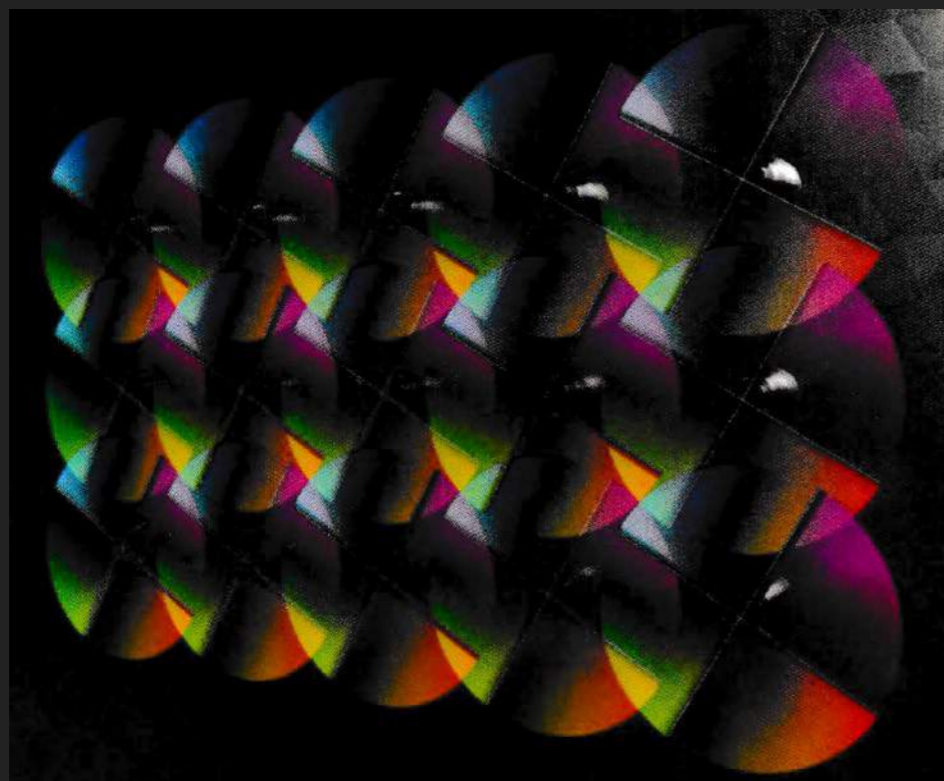

TLCisCreative.com

Hypervsn 'Hologram' 'walls' and unique displays from TLC

9 SCREEN BLENDED MATRIX

4.5 ft x 4.5 ft

2124 x 2124 pxls - HD resolution

15 SCREEN BLENDED MATRIX

7.2 ft x 4.5 ft

3368 x 2124 pxls - HD resolution